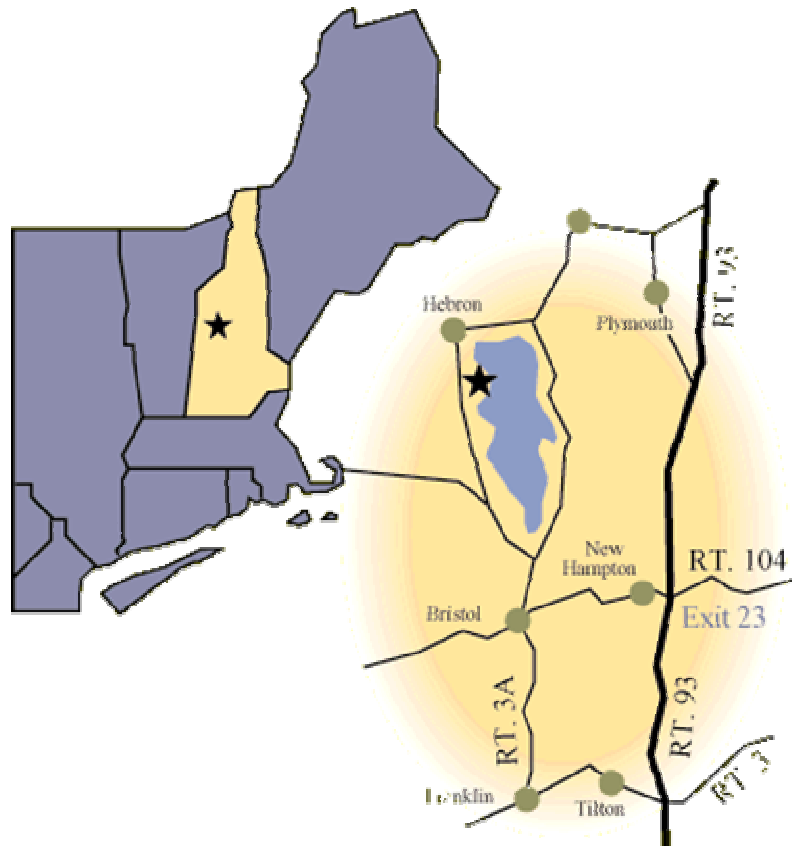

# CAMP BEREA MAP & DIRECTIONS

## From I-93 North:

- ☞ Exit #23 for Rt. 104- Go west (left) on 104, follow into Bristol.
- ☞ In Bristol: turn right onto 3A north (toward Plymouth) and continue through the town of Bristol.
- ☞ Go through the first blinking light and turn left at the second blinking light (West Shore Road).
- ☞ Go 1.9 miles and turn right at Frostyø (also West Shore Road).
- ☞ Continue for 3.8 miles and Camp Bera is located on the right side of the road.

## From I-93 South:

- ☞ Exit #26- Continue on 25 east/ 3A to rotary.
- ☞ From rotary take 3A south toward Bristol.
- ☞ Turn right onto North Shore Road toward Hebron.
- ☞ In Hebron, turn left onto West Shore Road.
- ☞ Continue for 2.5 miles and Camp Bera is located on the left side of the road.